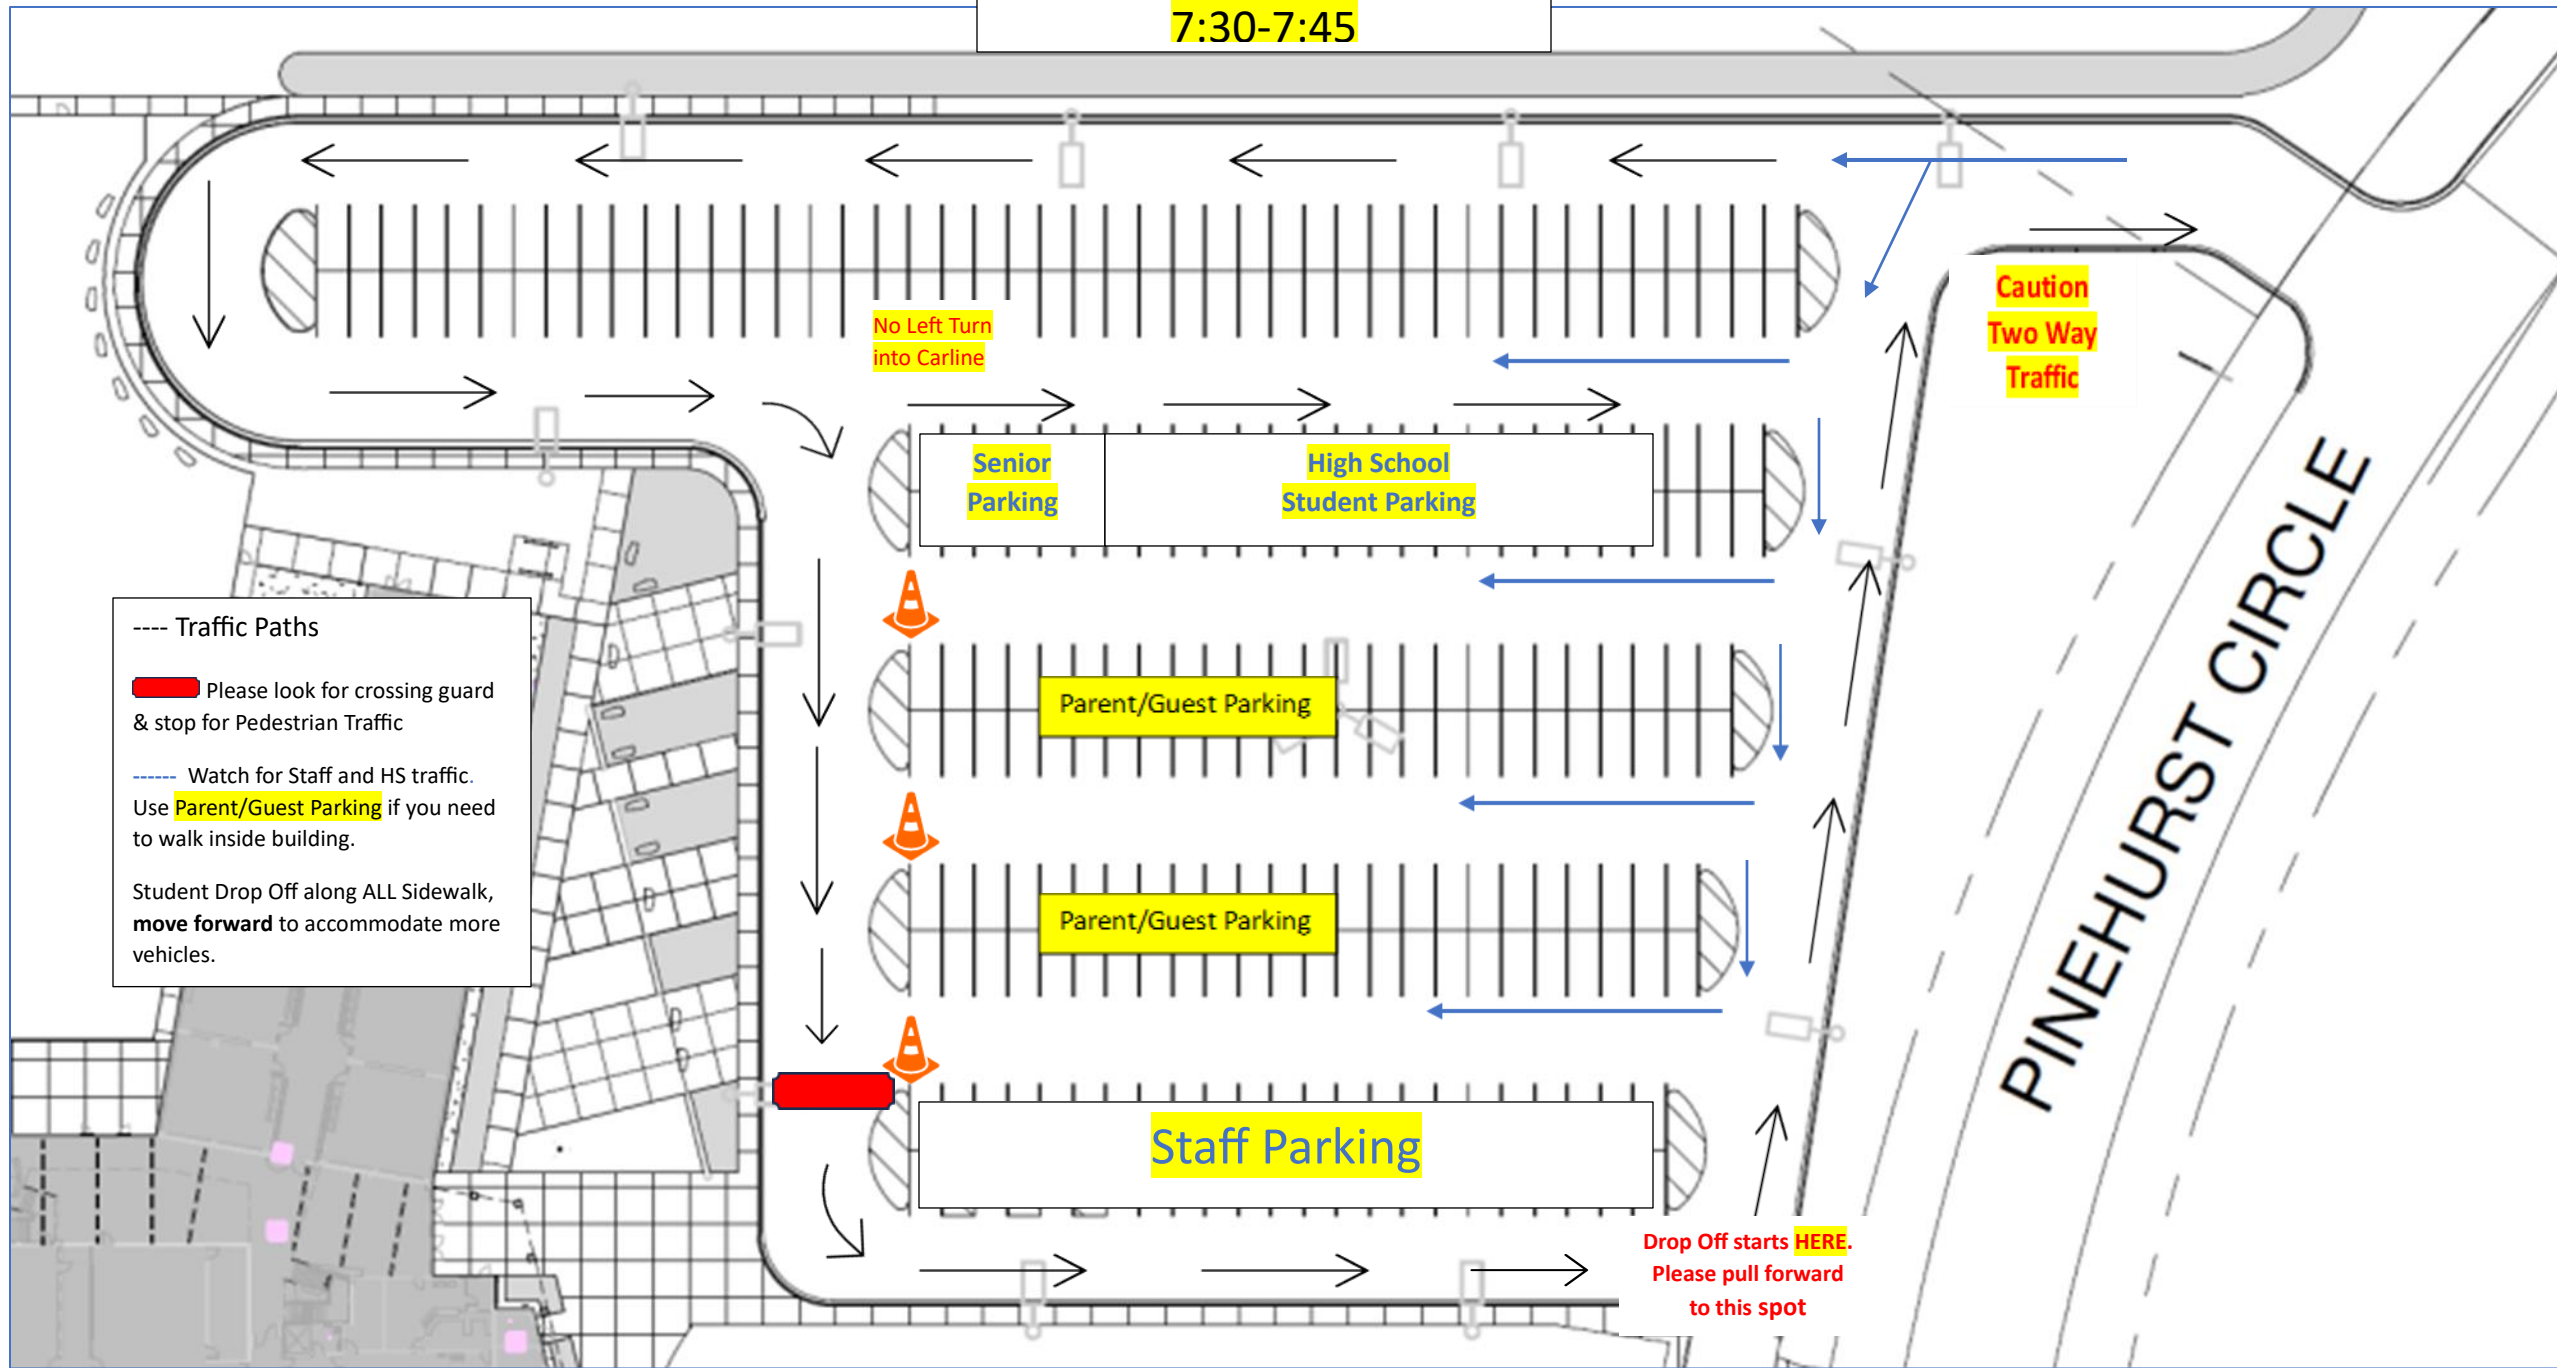

Morning Drop Off
7:30-7:45

--- Traffic Paths

 Please look for crossing guard & stop for Pedestrian Traffic

 Watch for Staff and HS traffic. Use **Parent/Guest Parking** if you need to walk inside building.

Student Drop Off along ALL Sidewalk, **move forward** to accommodate more vehicles.

No Left Turn into Carline

Senior Parking

High School Student Parking

Parent/Guest Parking

Parent/Guest Parking

Staff Parking

Caution Two Way Traffic

PINEHURST CIRCLE

Drop Off starts **HERE**. Please pull forward to this spot

Afternoon Pick Up
3:30-3:50